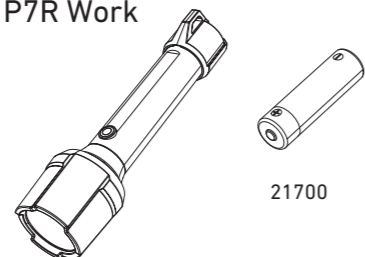

P6R Work

18650

P7R Work

21700

5V

Default Operation

Boost

Advanced Focus System

Pouch

Intelligent Clip

High Temperature

Transportation Lock

No:

Yes:

Backup Mode

Magnetic Charging System