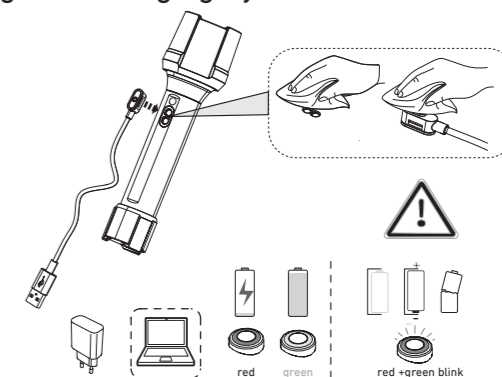

Pouch

Intelligent Clip

High Temperature

Transportation Lock

No:

Yes:

Backup Mode

Magnetic Charging System