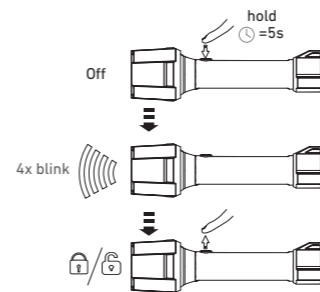

Pouch

Intelligent Clip

High Temperature

Transportation Lock

No:

Yes:

Backup Mode

Magnetic Charging System