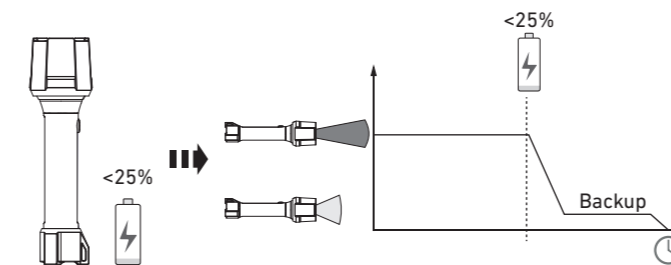

Pouch

Intelligent Clip

High Temperature

Transportation Lock

No:

Yes:

Backup Mode

Magnetic Charging System