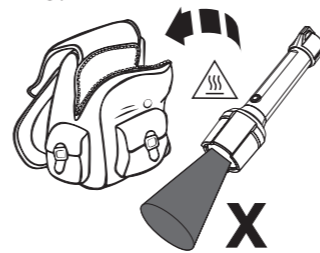

Pouch

Intelligent Clip

High Temperature

Transportation Lock

No:

Yes:

Backup Mode

Magnetic Charging System