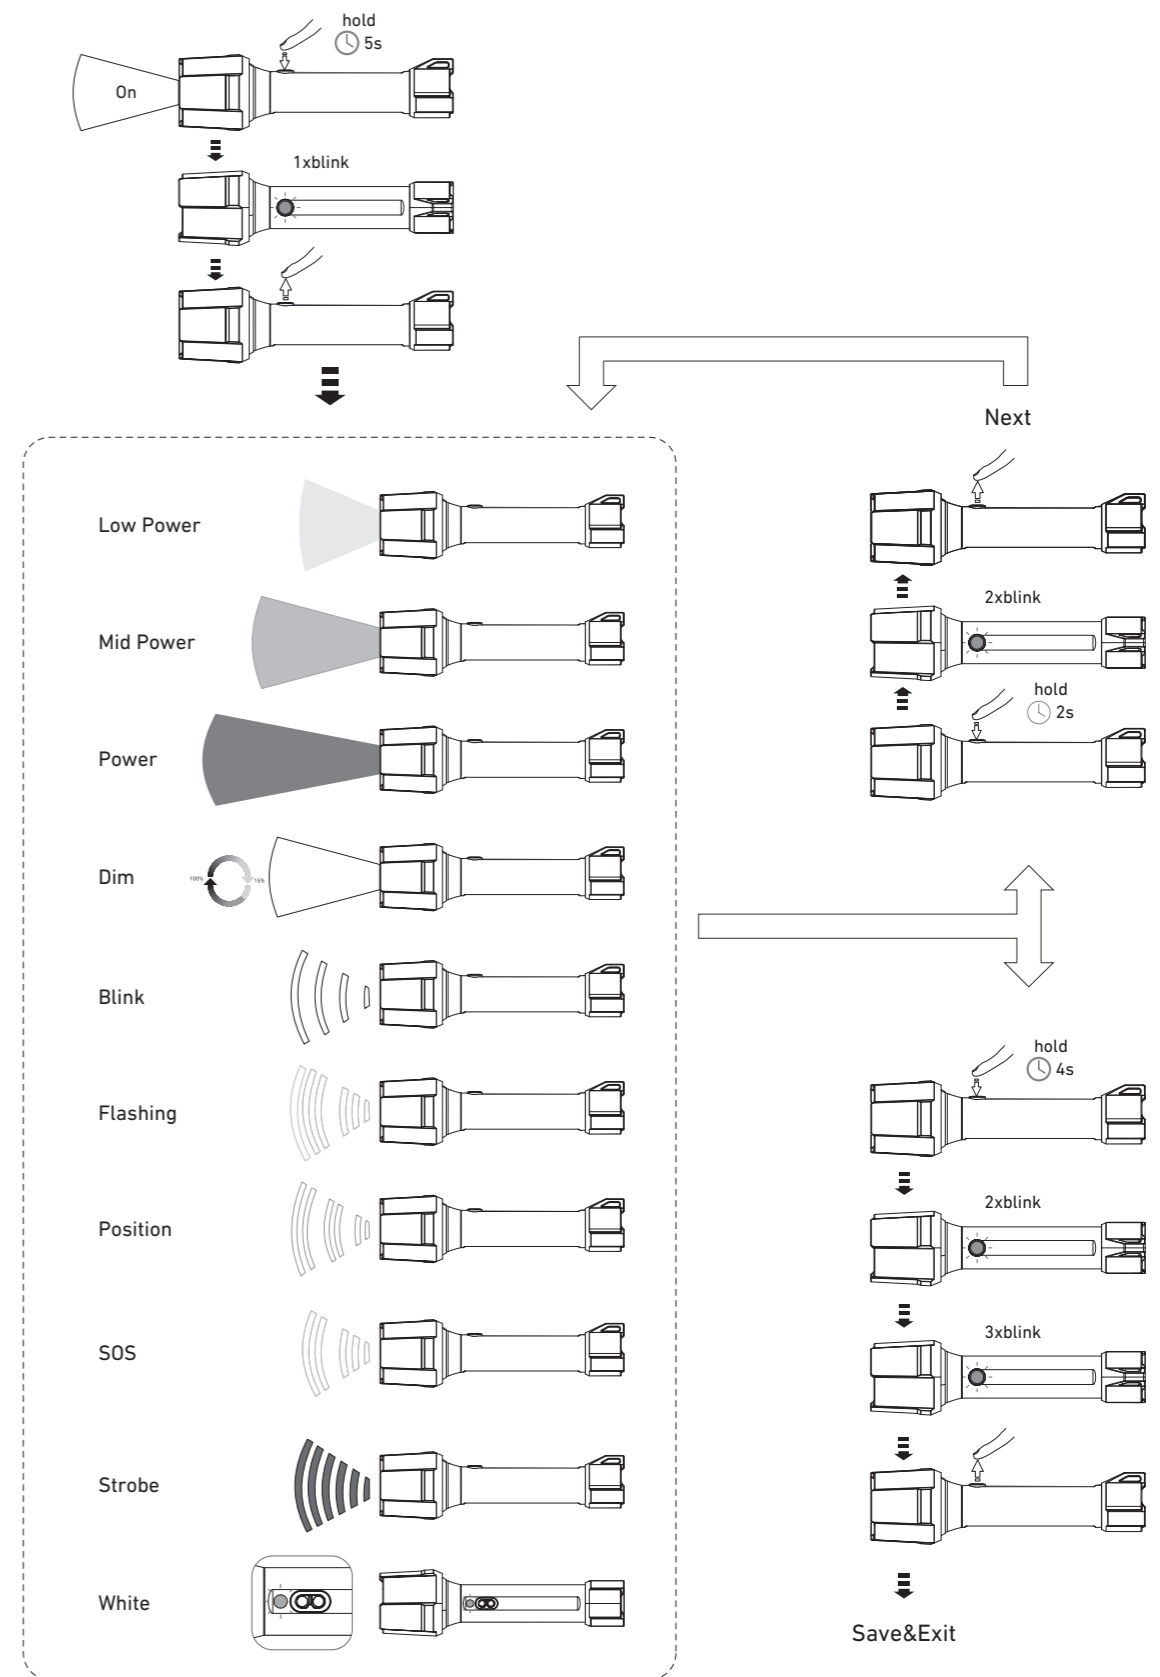

Customizing Light Modes