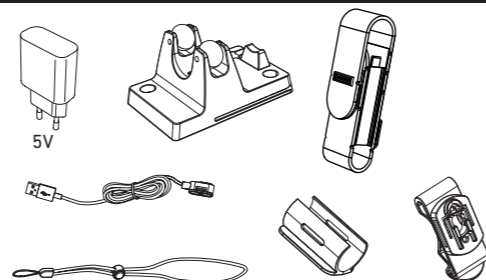

P6R Work

18650

P7R Work

21700

5V

Default Operation

Boost

Advanced Focus System

Pouch

Intelligent Clip

High Temperature

Transportation Lock

No:

Yes:

Backup Mode

Magnetic Charging System