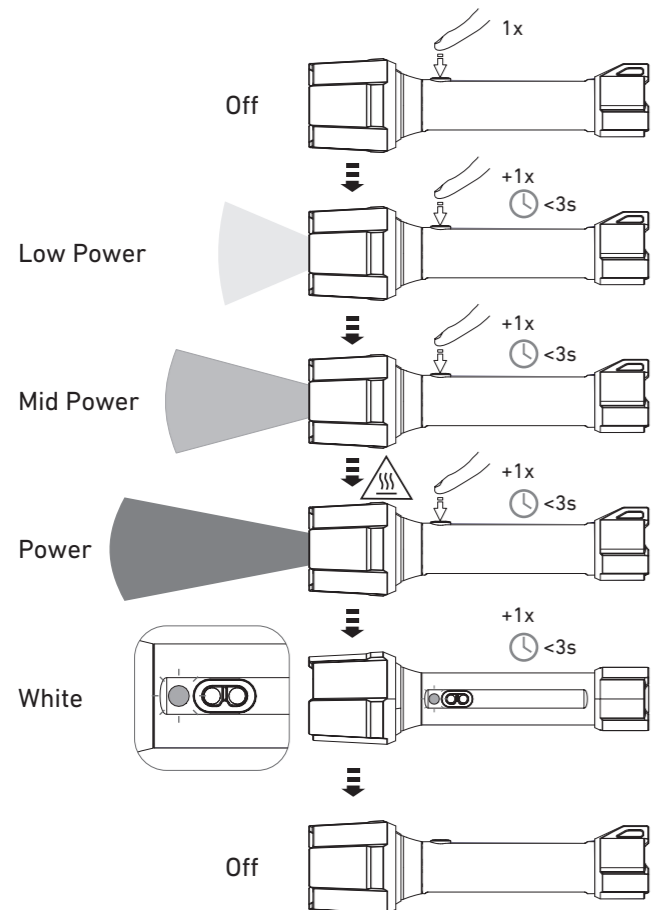

Default Operation